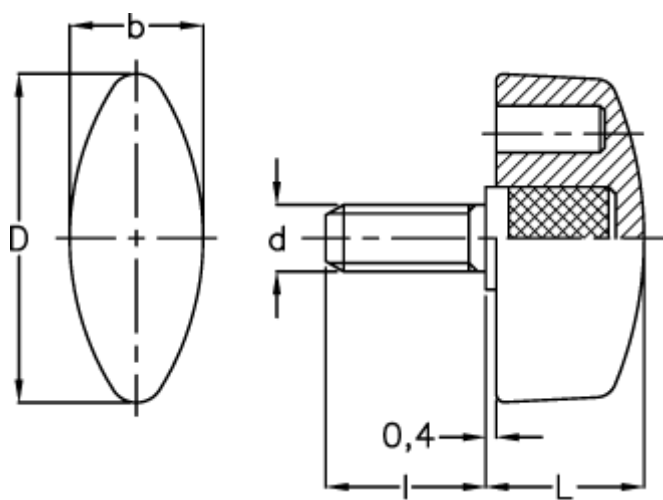

# Data Sheet

Article number: 2302008312  
Description: E+G Wing knob  
CT.476/25 p-M5x16

## Measures

---

b = 11.0  
d = 26  
d 6g = M5  
l = 16  
L = 13